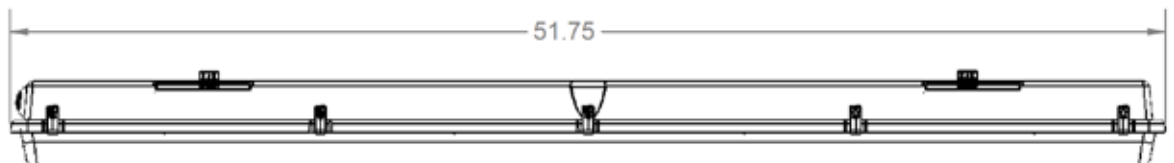

DIMENSIONS:

All dimensions are shown in inches unless otherwise noted.