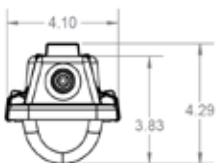

DIMENSIONS:

All dimensions are shown in inches unless otherwise noted.