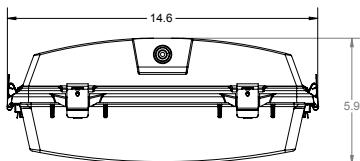

Board & Driver Trays

- LED boards are attached to a 1-piece painted white steel tray
- Tray securely snaps into stainless steel retainer clips, which are installed in housing
- Drivers are attached to the to the driver attachment rail (plate), which is installed in the base of the housing for maximum heat dissipation

DIMENSIONS:

Available in 4' lengths

All dimensions are shown in inches unless otherwise noted.

CERTIFICATIONS:

Learn about SLP Certifications at:
www.splighting.com/SLP/certificatedefinitions.html

SLP LIGHTING