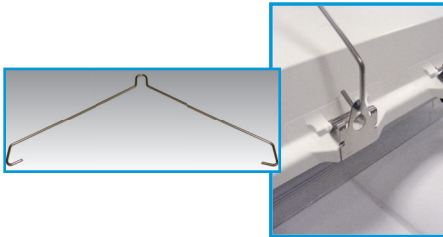

Board & Driver Trays

- LED boards are attached to a 1-piece painted white steel tray
- Tray securely snaps into stainless steel retainer clips, which are installed in housing
- Drivers are attached to the to the driver attachment rail (plate), which is installed in the base of the housing for maximum heat dissipation

CITADEL 4 - WIDE 4'

ACCESSORIES & OPTIONS:

Optics:

- All SLP lenses are injection molded and have the Guardian Seal feature
- Optional stainless steel lens tethers (which connects the lens to the board tray) are available for ease of maintenance without the possibility of dropping lens
- Available in either Clear or FR50 Frost
 - Acrylic
 - 100% impact modified (similar to DR), non-yellowing
 - Best in areas with UV exposure
 - Clear transmission 93%
 - Frosted transmission 88%
 - Polycarbonate
 - UV stabilized
 - Best in extreme temperature conditions (freezers/ foundries)
 - Clear transmission 89%
 - Frost transmission 82%

Lens

- Smooth Shallow Profile

Photometrics Available at: http://www.slplighting.com/SLP/photometrics_enter.html

Installation:

- Fixture can be mounted in various ways V-Hook, Pendant, Rigid Mounting Beam, Flexible Ceiling Mount, Chain, or Gripple Cable