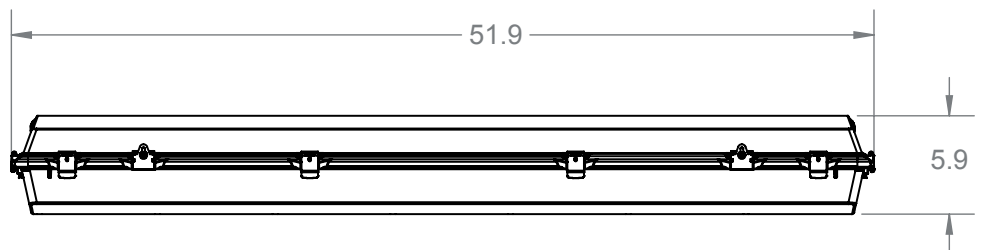

Board & Driver Trays

- LED boards are attached to a 1-piece painted white steel tray
- Tray securely snaps into stainless steel retainer clips, which are installed in housing
- Drivers are attached to the to the driver attachment rail (plate), which is installed in the base of the housing for maximum heat dissipation

Gasket

- "Poured in place", closed cell polyurethane
- Compression recovery of 95-99%
- Will not support fungal growth

Latches

- CAPTIVE, affixed to the housing therefore will not fall off
- LOCK open thus saving time and money during maintenance and installation
- TAMPER proof, when using screws
- Latches are Marine Grade 316-Stainless Steel

DIMENSIONS:

Available in 4' lengths

All dimensions are shown in inches unless otherwise noted.

CERTIFICATIONS:

Learn about SLP Certifications at:
www.splighting.com/SLP/certificatedefinitions.html

SLP LIGHTING