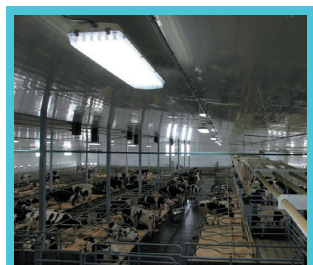

CITADEL 4 - WIDE 4'

Citadel 4™ Wide Gasketed Enclosures For Wet Or Dusty Locations. Designed to minimize the retention of liquids or debris when hosed off.

FEATURES & BENEFITS:

Housing

- UL 5VA fiberglass (will not melt or burn)
- UL approved for through wiring
- UL f1 rated (suitable for outdoor use exposure to ultraviolet light)
- Meets UL 746 (suitable for exposure and immersion of water)

Lens

- Smooth Shallow Profile

Photometrics Available at: http://www.slplighting.com/SLP/photometrics_enter.html

Installation:

- Fixture can be mounted in various ways V-Hook, Pendant, Rigid Mounting Beam, Flexible Ceiling Mount, Chain, or Gripple Cable

APPLICATIONS:

PARKING GARAGE

FOOD PROCESSING

INDUSTRIAL FACILITIES

WAREHOUSE

GYMNASIUMS

AGRICULTURE LIVESTOCK CONTAINMENT