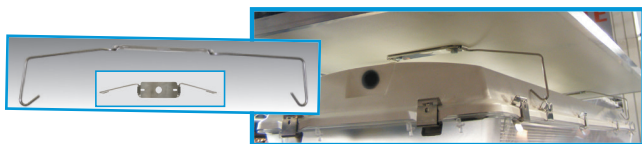

CITADEL 4 - WIDE 4'

Citadel 4™ Wide Gasketed Enclosures For Wet Or Dusty Locations. Designed to minimize the retention of liquids or debris when hosed off.

FEATURES & BENEFITS:

Housing

- UL 5VA fiberglass (will not melt or burn)
- UL approved for through wiring
- UL f1 rated (suitable for outdoor use exposure to ultraviolet light)
- Meets UL 746 (suitable for exposure and immersion of water)

Board & Driver Trays

- LED boards are attached to a 1-piece painted white steel tray
- Tray securely snaps into stainless steel retainer clips, which are installed in housing
- Drivers are attached to the to the driver attachment rail (plate), which is installed in the base of the housing for maximum heat dissipation

Lens

- Smooth Shallow Profile

Photometrics Available at: http://www.slplighting.com/SLP/photometrics_enter.html

Installation:

- Fixture can be mounted in various ways V-Hook, Pendant, Rigid Mounting Beam, Flexible Ceiling Mount, Chain, or Gripple Cable