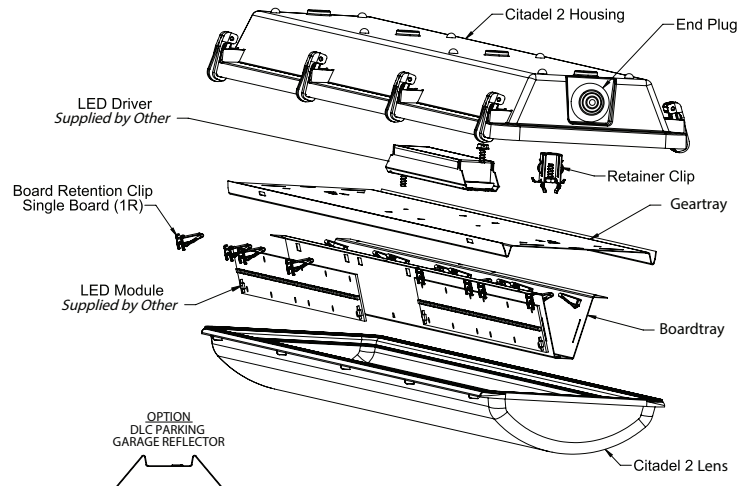

### Citadel 2 Enclosure for LED: STYLE 3

The Citadel 2 LED Style 3 is a sleek version enclosure for wide distribution. With a sheet metal boardtray that snaps to a traditional geartray for a light weight system that's an affordable option for wide distribution and parking garage applications.