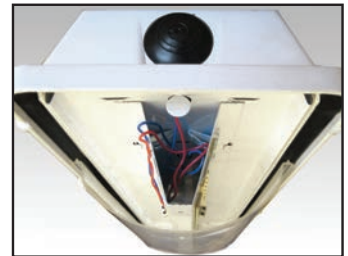

### Citadel 2 Enclosure for LED: STYLE 3

The Citadel 2 LED Style 3 is a sleek version enclosure for wide distribution. With a sheet metal boardtray that snaps to a traditional geartray for a light weight system that's an affordable option for wide distribution and parking garage applications.