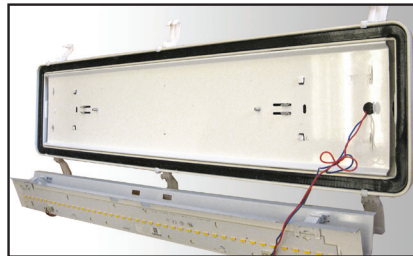

### Citadel 2 Enclosure for LED: STYLE 3

The Citadel 2 LED Style 3 is a sleek version enclosure for wide distribution. With a sheet metal boardtray that snaps to a traditional geartray for a light weight system that's an affordable option for wide distribution and parking garage applications.