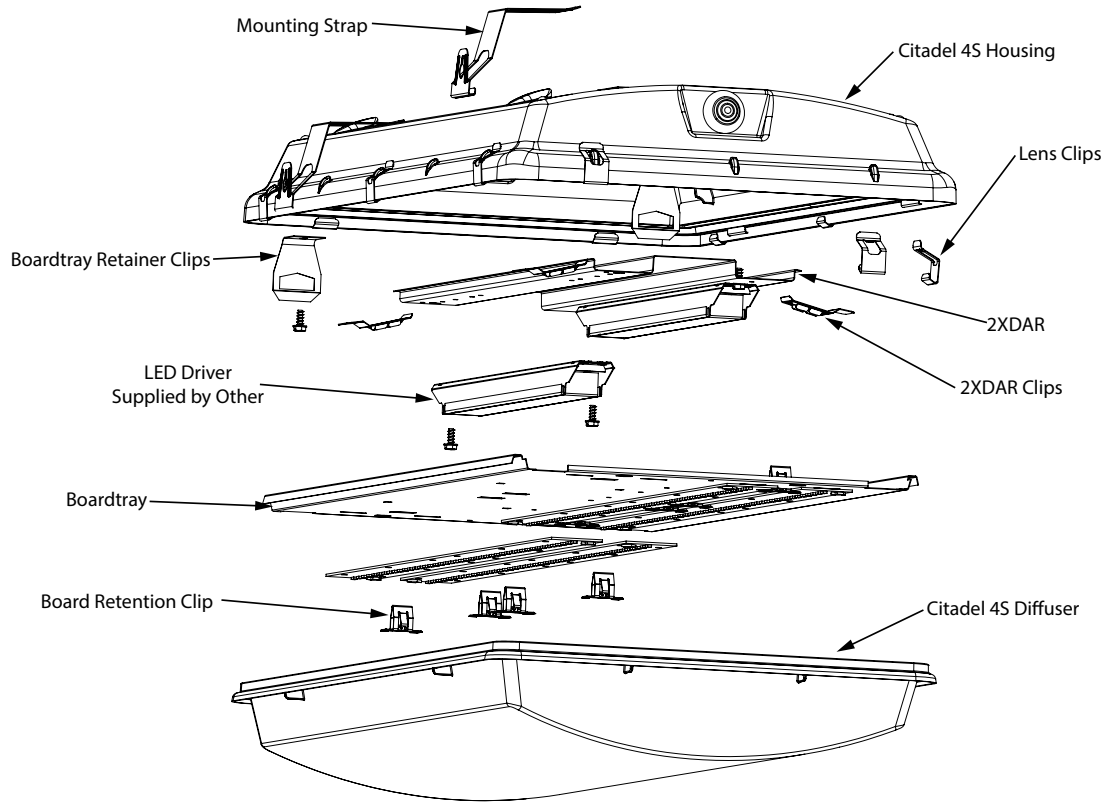

- Compact Size
 - 26.6" Long, 14.5" Wide, 5.8" Deep
- Designed for complete compatibility with LEDs
- Poured in place gasket & latches seal the enclosures from hostile environments
- Familiar Economical Mounting Options Plus More
- Flat Board Trays for use with
 - Typical **0.95" or 1.60" Boards**
 - Lances Keeps Boards From Slipping Out of Position
 - Captive tray operates from either side
- New Lens Clips (Patent Pending)

CERTIFICATIONS

- UL Wet Location
- UL evaluated for 25° & 40° C ambient temperatures
- NSF International
- IP65, IP66, IP67
- IP69
- Nema 4X
- RoHS
- Patented
- SLP Guardian Seal
- DLC QPL
- PSI 1500

Product offering and specifications subject to change without notice.

SLP LIGHTING
 www.splighting.com

V11012017

1400 S. Old Highway 141
 Fenton, MO 63026
 636-600-4084

CITADEL 4S LED

ASSEMBLY GUIDE:

COMPONENT	STANDARD MATERIAL	PIECES REQUIRED PER ASSEMBLY	AVAILABLE OPTIONS
HOUSING	UL RATED: 5VA (f1) FRP	1	NA
DRIVER ATTACHMENT RAIL	SHEET METAL	1	NA
DRIVER ATTACHMENT RAIL CLIPS		4 - BASIC DRIVERS 6 - FOR PENDANT MOUNT	NA
DIFFUSER	POLYCARBONATE OR IMPACT RESISTANT ACRYLIC (f1) MATERIAL	1	OPTICALLY CLEAR OR FR50 FROSTED
BOARDTRAY	SHEET METAL CRS: MIN 87% REFLECTANCE	1	4R / .095, .160
RETAINER CLIP	316 STAINLESS STEEL	4	NA
RETAINER CLIP SCREW	STEEL ZINC PLATED	4	NA
BOARDTRAY RETENTION CLIPS	METAL WHITE	8	NA
DRIVER TRAY (OPTIONAL)	SHEET METAL	1	L-SHAPE FOR 1 / U-SHAPE FOR 2
UNIVERSAL GEARTRAY SCREW *CT-SCRW-UGT		2 PER DRIVER	
GEARTRAY SAFETY TETHER	STAINLESS STEEL	2	NA
LENS CLIPS	316 STAINLESS	IP Rating Design Intent: IP65, IP66, IP69 - 10 clips IP67 - 16 clips*	316 SS CAPTIVE LATCHES WHITE CAPTIVE LATCH
ENDPLUG	BULK	1	NA
MOUNTING STRAP	316 STAINLESS STEEL	4	NA
MOUNTING OPTIONS		2	V-HOOK, FLEXIBLE CEILING MOUNT, RIGID MOUNTING BEAM, PENDANT, CABLE (PROVIDED BY OTHERS)
GROUND WIRE		1	NA